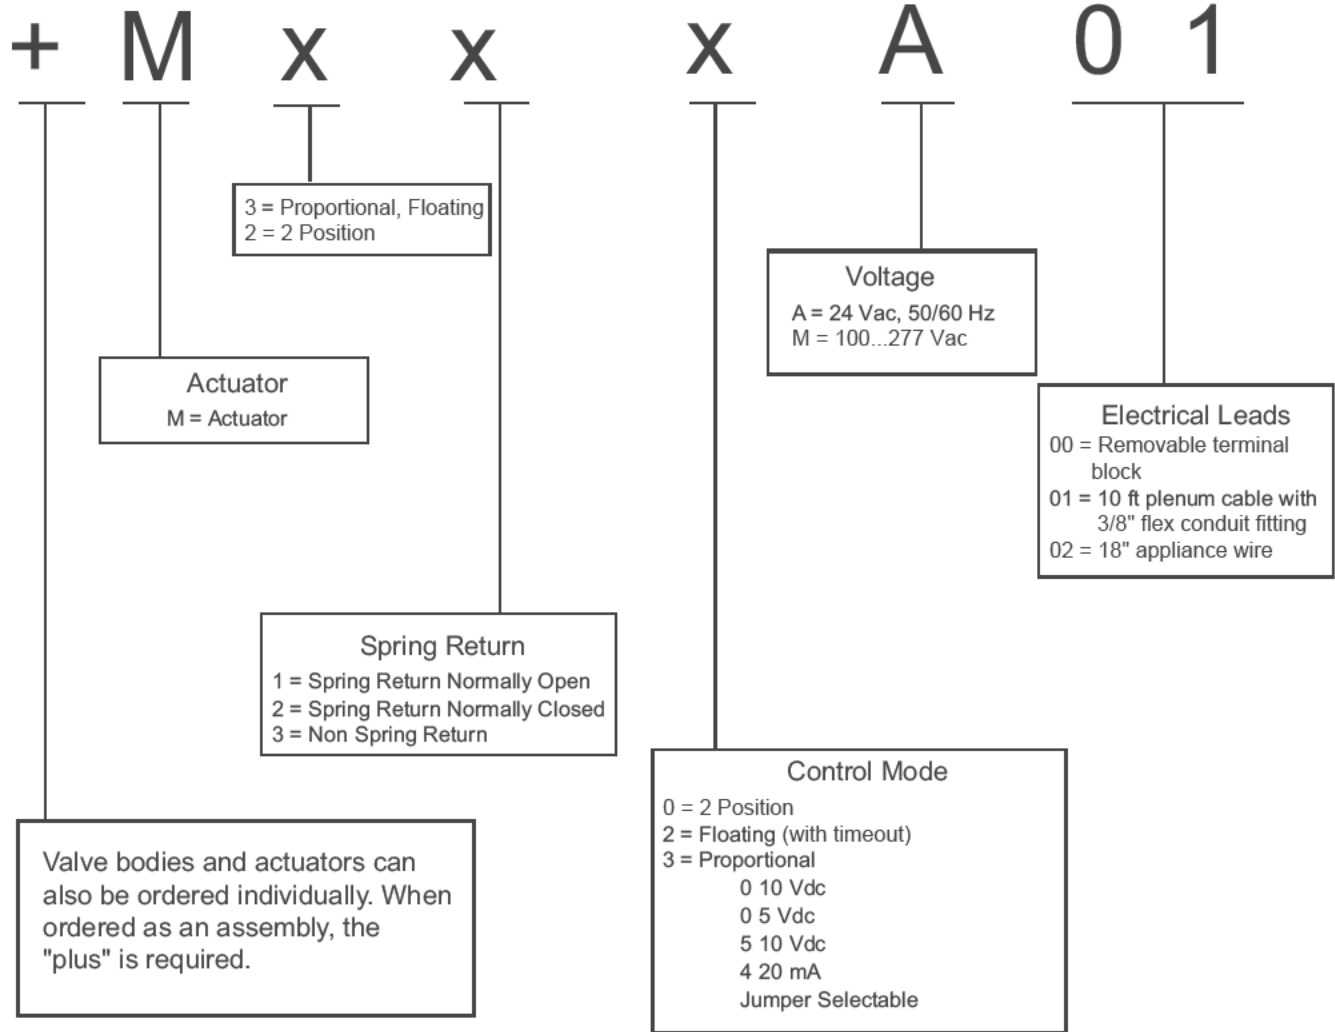

VBB/VBS Ball

V B X X N X X

Valve Body Type
 B = Chrome Plated Brass Ball & Nickel Plated Brass Stem
 S = Stainless Steel Ball & Stem

Valve Body Data
 2 = Two-Way
 3 = Three-Way

End Fittings
 N = NPT, Female

2-Way			
Size	Port Code	Cv	
1/2"	00	.3	
	01	.7	
	02	1.2	
	03	2.1	
	04	3.5	
	05	4.7	
	06	7.7	
3/4"	07*	10.0	
	10	.3	
	11	.7	
	12	1.2	
	13	2.1	
	14	3.5	
	15	4.7	
	16	7.7	
	17*	10.0	
	3-Way		
	Size	Port Code	Cv
1/2"	00	0.3	
	01	0.6	
	02	1.0	
	03	2.0	
	04	3.0	
	05	4.5	
	06	7.3	
3/4"	07*	10	
	10	0.3	
	11	0.6	
	12	1.0	
	13	2.0	
	14	3.0	
	15	4.5	
	16	7.3	
	17*	10	

* full port

8. VBB/VBS and VB-2000 Series Ball Valve Assemblies

Valve Assemblies

8. VBB/VBS and VB-2000 Series Ball Valve Assemblies